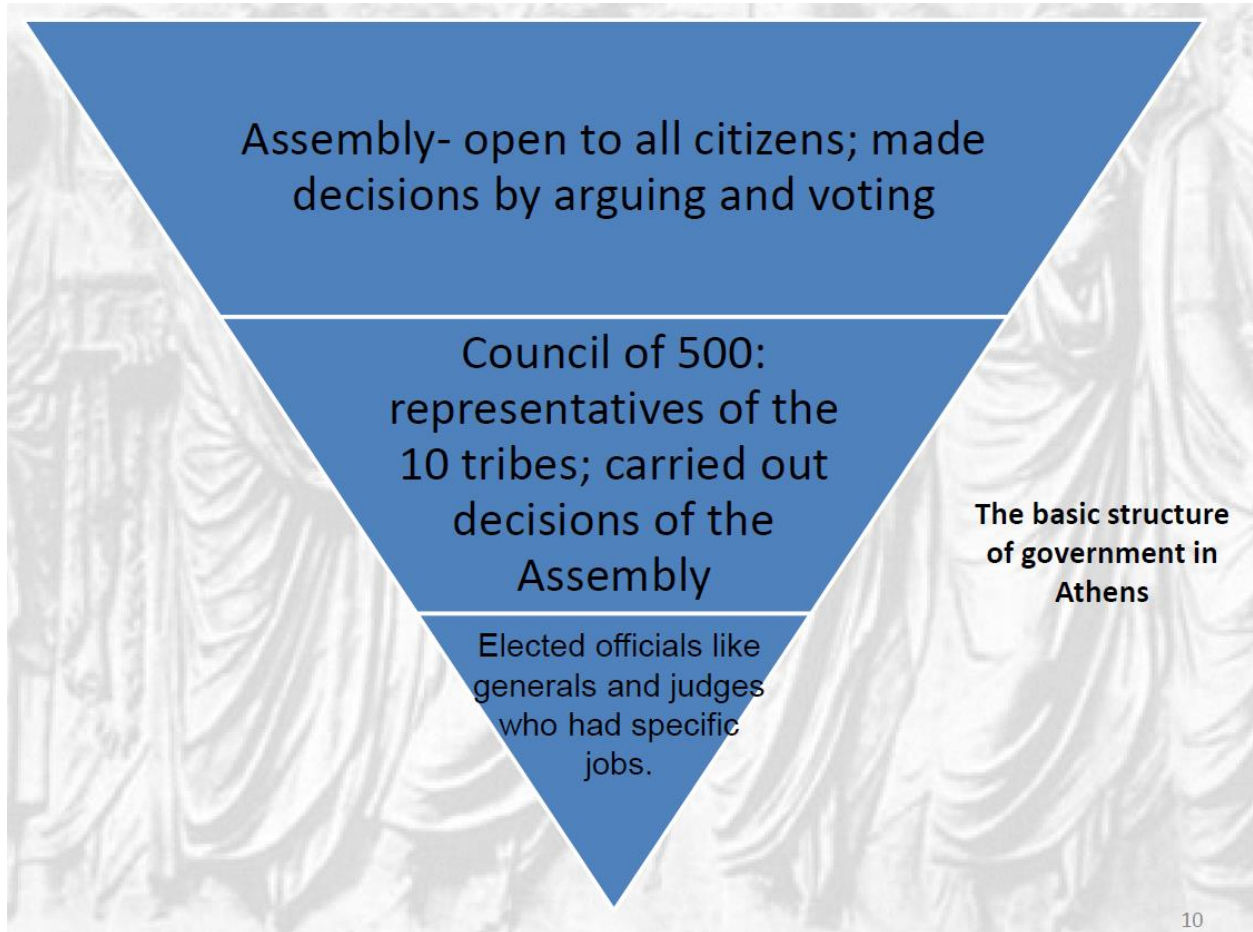

Athens

Roman Republic

Roman Empire

Athens

Limited
Democracy

All male citizens could play some role in decision-making and were eligible to be on the Council.

Roman Republic

Republic /
Aristocracy

All male citizens could participate in the assembly, but only wealthy men could serve in the Senate.

Roman Empire

Autocracy

The emperor had complete power. He appointed others to positions of power to help him rule.